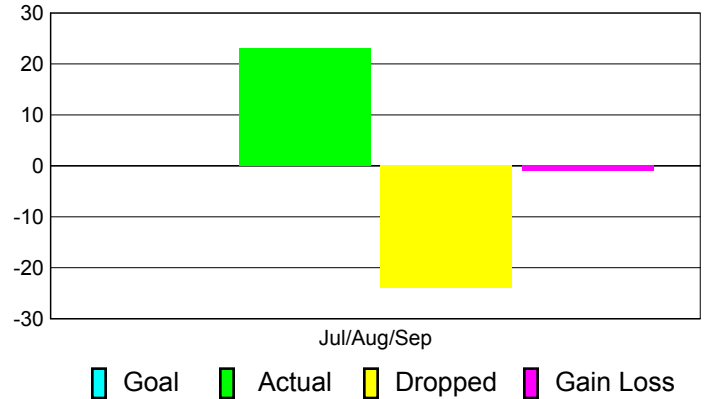

Club Results 2011-2012

Goal, New, Dropped, Gain/Loss

MEMBERSHIP

Membership Results
2011-2012

Membership
2010-2011

Month	Net Memb Goal	Actual New Memb	Actual Dropped Memb	Gain/Loss of Memb	Gain/Loss of Memb
Jul/Aug/Sep		23	-24	-1	10
Totals		23	-24	-1	10

Membership Results 2011-2012

Goal, New, Dropped, Gain/Loss

Comparison of Club Gain/Loss

Current Year Compared to the Previous Year

Comparison of Membership Gain/Loss

Current Year Compared to the Previous Year