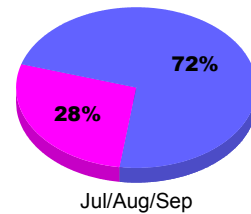

Club Results 2011-2012

Goal, New, Dropped, Gain/Loss

MEMBERSHIP

Membership Results
2011-2012

Membership
2010-2011

Month	Net Memb Goal	Actual New Memb	Actual Dropped Memb	Gain/Loss of Memb	Gain/Loss of Memb
Jul/Aug/Sep		23	-24	-1	10
Totals		23	-24	-1	10

Membership Results 2011-2012

Goal, New, Dropped, Gain/Loss

Comparison of Club Gain/Loss

Current Year Compared to the Previous Year

Comparison of Membership Gain/Loss

Current Year Compared to the Previous Year

YTD Status Quo Clubs 2011-2012

Status Quo Clubs Compared to Status Quo Members

Gender Comparison 2011-2012

Male Female